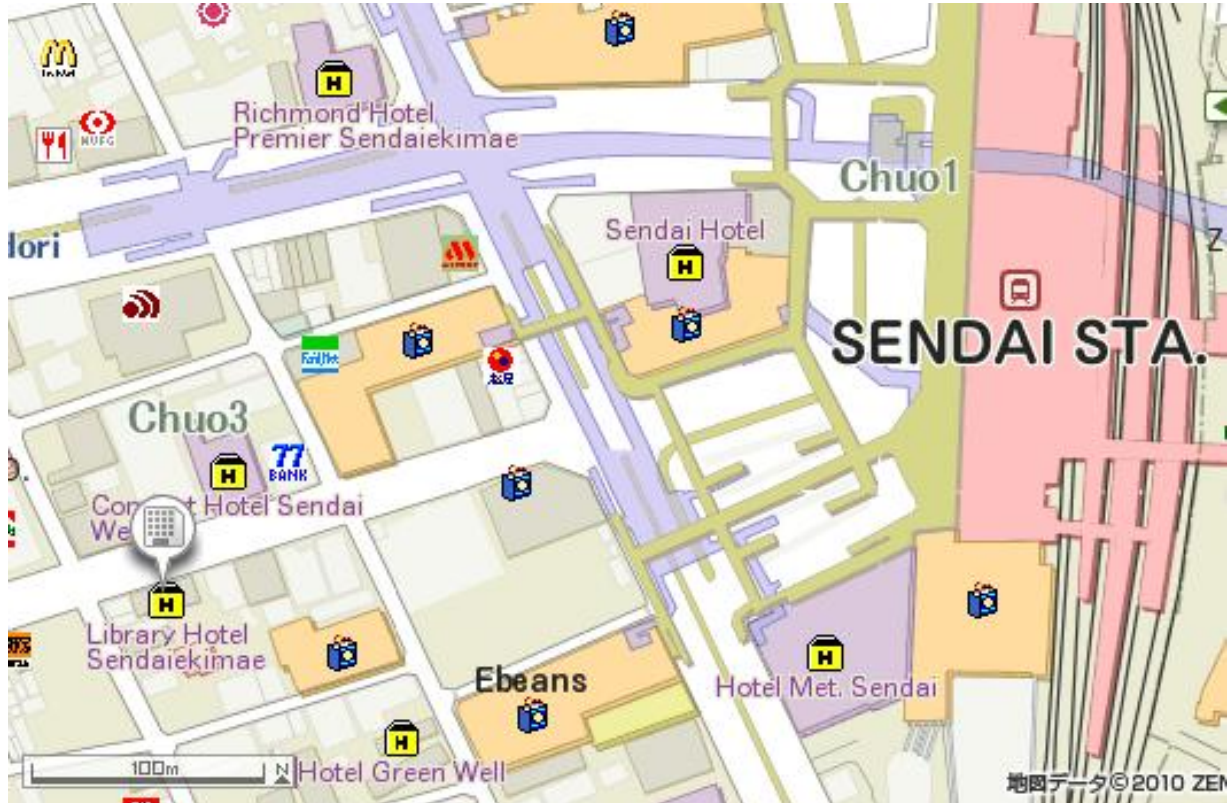

map for the Library Hotel Eki Mae

white: road

purple: underground pass

yellow-green: pedestrian deck (up from the ground)

orange: malls